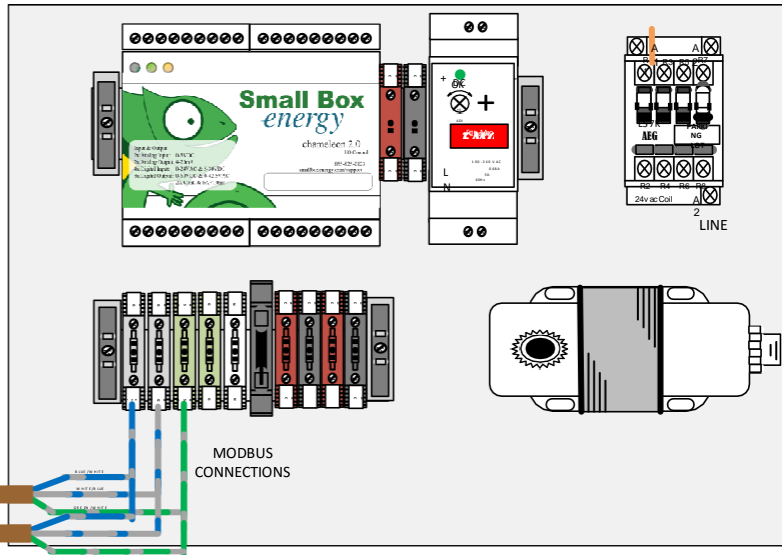

2017

Small Box Energy

Delivering the Ultimate Energy Management Solution for Restaurants and Convenience Stores

ZigBee Communication

REV	DATE	REVISION DESCRIPTION	BY:

ZigBee Wireless

DATE	07/24/2017
SCALE	1:2
Drawn BY	JIM PARKER
DESIGNED BY	JIM PARKER
JOB NUMBER	

ZigBee-1
DRAWING NUMBER

A
REV.

Daisy Chain Wiring Configuration

REV	DATE	REVISION DESCRIPTION	BY:

Modbus Connections

DATE	07/27/2017
SCALE	1:2
Drawn BY	JIM PARKER
DESIGNED BY	JIM PARKER
JOB NUMBER	

MBS-1
DRAWING NUMBER