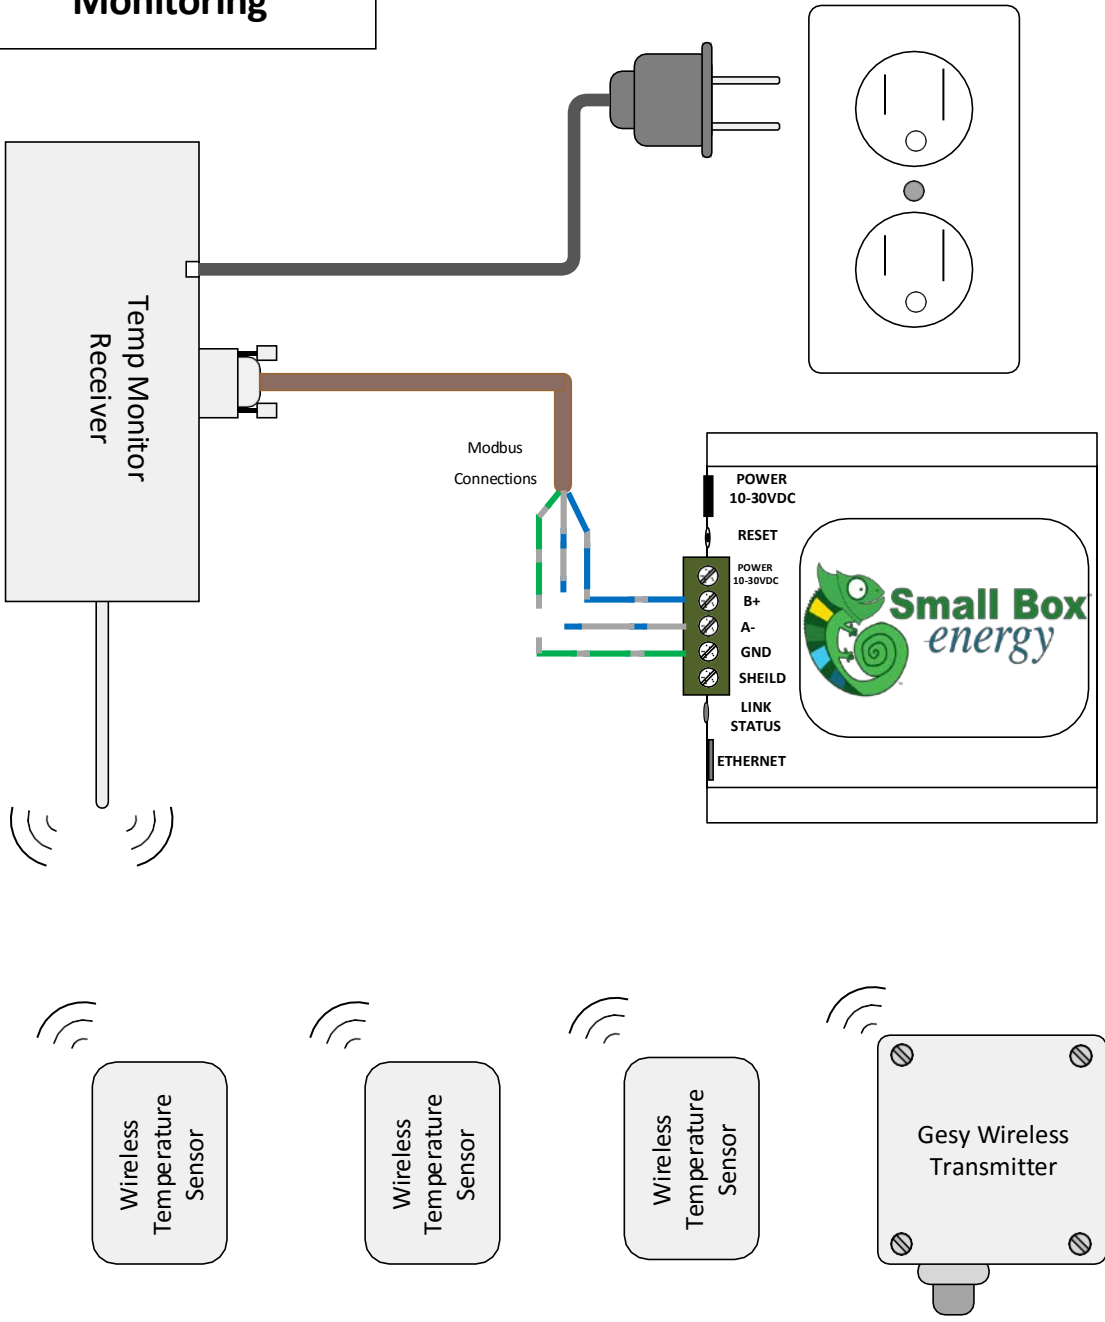

A
REV.

Thermostat Connections

REV	DATE	REVISION DESCRIPTION	BY:

Thermostat

DATE	07/24/17
SCALE	1:2
Drawn BY	JIM PARKER
DESIGNED BY	JIM PARKER
JOB NUMBER	

T-Stat-1
DRAWING NUMBER

A
REV.

Temperature Monitoring

REV	DATE	REVISION DESCRIPTION	BY:

Temperature Monitoring

DATE	07/25/17
SCALE	1:2
Drawn BY	JIM PARKER
DESIGNED BY	JIM PARKER
JOB NUMBER	

FoodM-1
DRAWING NUMBER

A
REV.

Ethernet Connections

REV	DATE	REVISION DESCRIPTION	BY: