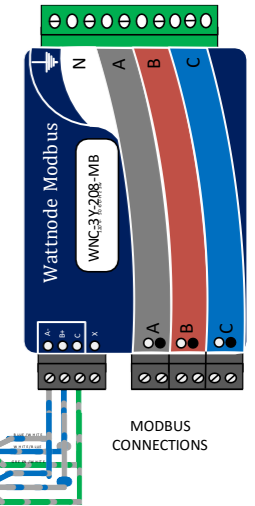

2017

Small Box Energy

Delivering the Ultimate Energy Management Solution for Restaurants and Convenience Stores

ZigBee Communication

REV	DATE	REVISION DESCRIPTION	BY:

ZigBee Wireless

DATE	07/24/2017
SCALE	1:2
Drawn BY	JIM PARKER
DESIGNED BY	JIM PARKER
JOB NUMBER	

ZigBee-1
DRAWING NUMBER

A
REV.

Daisy Chain Wiring Configuration

REV	DATE	REVISION DESCRIPTION	BY:

Modbus Connections

DATE	07/27/2017
SCALE	1:2
Drawn BY	JIM PARKER
DESIGNED BY	JIM PARKER
JOB NUMBER	

MBS-1
DRAWING NUMBER