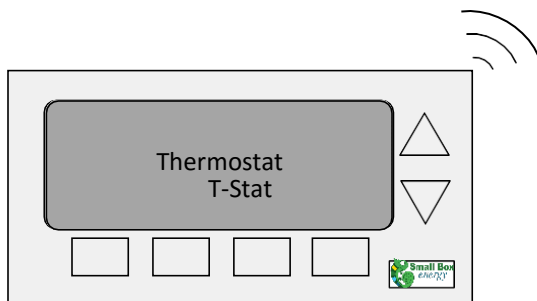

2017

Small Box Energy

Delivering the Ultimate Energy Management Solution for Restaurants and Convenience Stores

ZigBee Communication

REV	DATE	REVISION DESCRIPTION	BY:

ZigBee Wireless

DATE	07/24/2017
SCALE	1:2
Drawn BY	JIM PARKER
DESIGNED BY	JIM PARKER
JOB NUMBER	