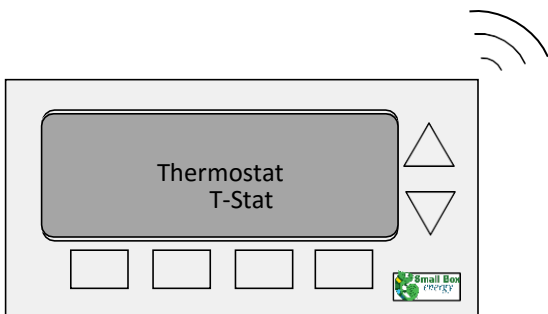

2017

Small Box Energy

Delivering the Ultimate Energy Management Solution for Restaurants and Convenience Stores

ZigBee Communication

REV	DATE	REVISION DESCRIPTION	BY:

ZigBee Wireless

DATE	07/24/2017
SCALE	1:2
Drawn BY	JIM PARKER
DESIGNED BY	JIM PARKER
JOB NUMBER	