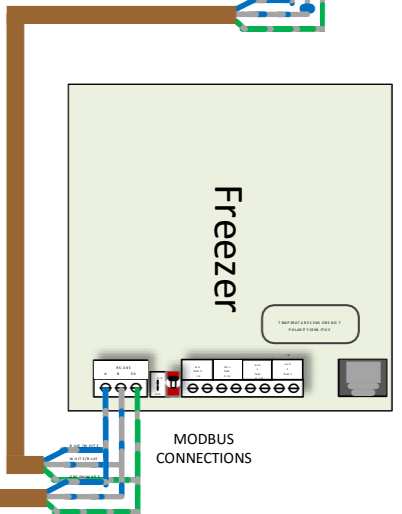

Daisy Chain Wiring Configuration

REV	DATE	REVISION DESCRIPTION	BY:

Modbus Connections

DATE	07/27/2017
SCALE	1:2
Drawn BY	JIM PARKER
DESIGNED BY	JIM PARKER
JOB NUMBER	

MBS-1
DRAWING NUMBER

A
REV.