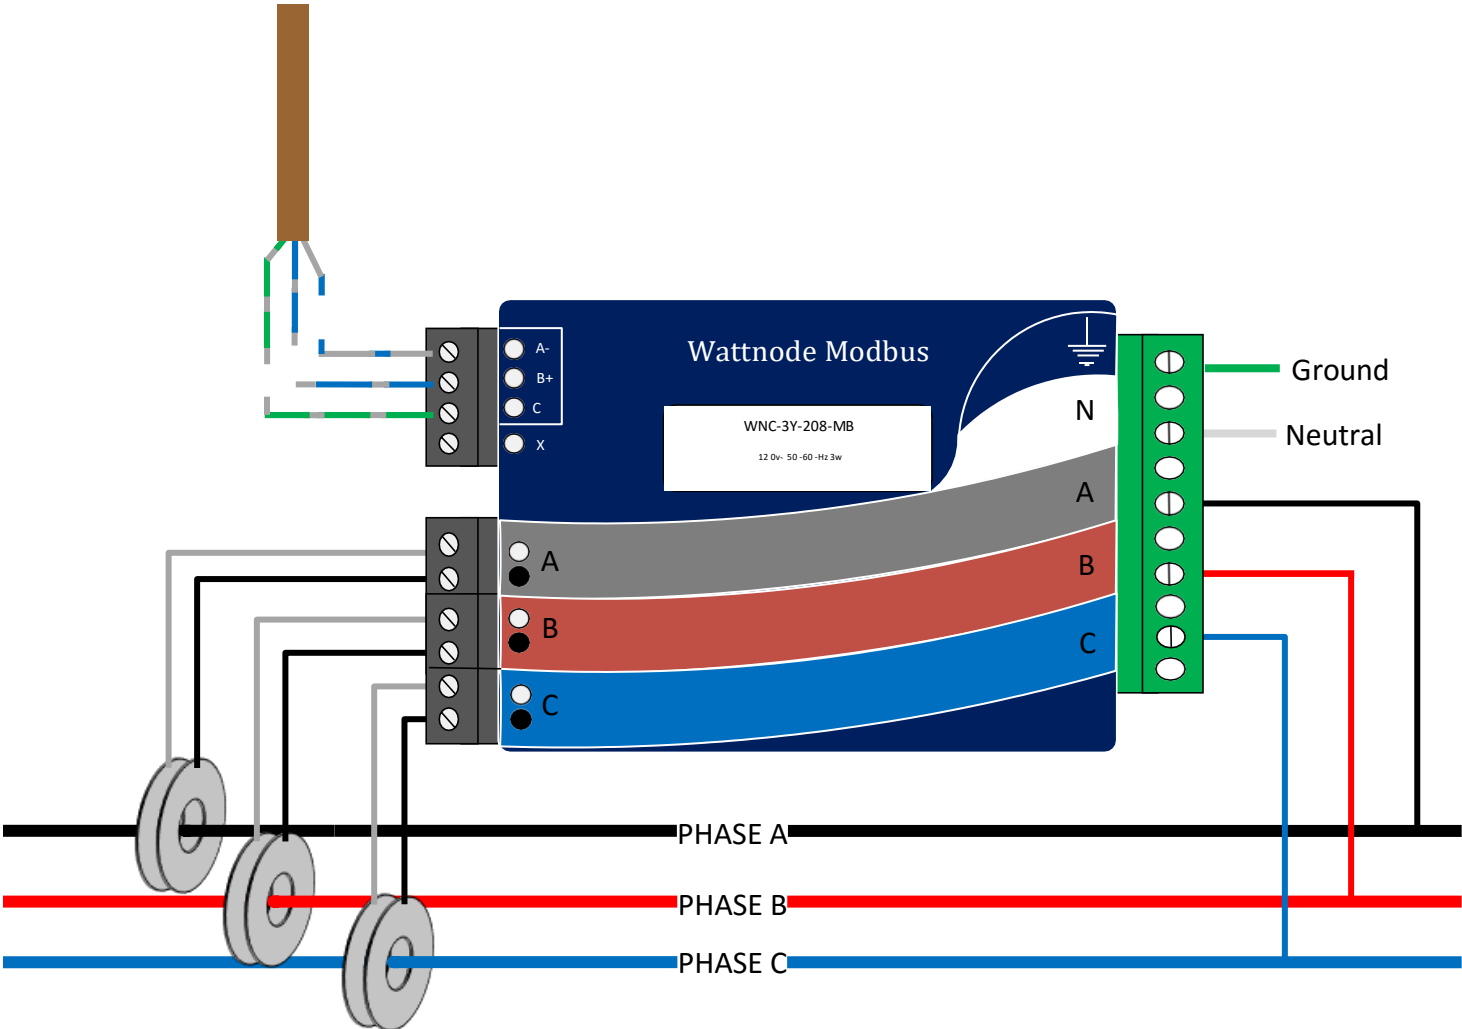

REV	DATE	REVISION DESCRIPTION	BY:

Temperature Monitoring

DATE	07/25/17
SCALE	1:2
Drawn BY	JIM PARKER
DESIGNED BY	JIM PARKER
JOB NUMBER	

FoodM-1
DRAWING NUMBER

A
REV.

Ethernet Connections

REV	DATE	REVISION DESCRIPTION	BY:

Ethernet

DATE	07/25/17
SCALE	1:2
Drawn BY	JIM
DESIGNED	PARKER
BY JOB	

Eth-Con-1
DRAWING

A
REV.

LIGHTING PANEL CONECTIONS

REV	DATE	REVISION DESCRIPTION	BY:

LIGHTING PANEL

DATE	07/27/2017
SCALE	1:2
Drawn BY	JIM PARKER
DESIGNED BY	JIM PARKER
JOB NUMBER	

LCP-1
DRAWING NUMBER

A
REV

POWER METER

Modbus
Communication

L
I
N
E

REV	DATE	REVISION DESCRIPTION	BY:

Power Meter

DATE	07/27/2017
SCALE	1:2
Drawn BY	JIM PARKER
DESIGNED BY	JIM PARKER
JOB NUMBER	

PM-1
DRAWING NUMBER

A
REV

PHOTOCELL WIRING

REV	DATE	REVISION DESCRIPTION	BY:

Photocell Wiring

DATE	07/27/2017
SCALE	1:2
Drawn BY	JIM PARKER
DESIGNED BY	JIM PARKER
JOB NUMBER	