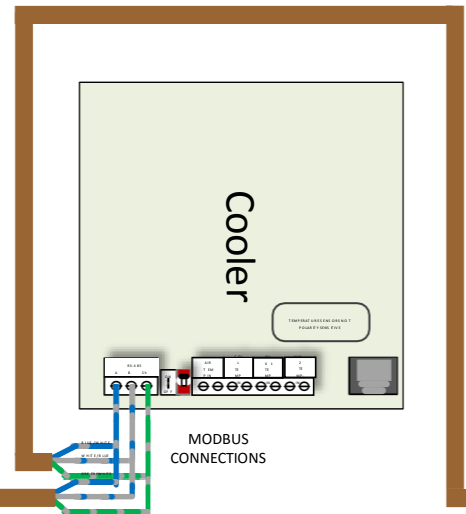

2017

Small Box Energy

Delivering the Ultimate Energy Management Solution for Restaurants and Convenience Stores

ZigBee Communication

REV	DATE	REVISION DESCRIPTION	BY:

ZigBee Wireless

DATE	07/24/2017
SCALE	1:2
Drawn BY	JIM PARKER
DESIGNED BY	JIM PARKER
JOB NUMBER	

ZigBee-1
DRAWING NUMBER

A
REV.

Daisy Chain Wiring Configuration

REV	DATE	REVISION DESCRIPTION	BY:

Modbus Connections

DATE	07/27/2017
SCALE	1:2
Drawn BY	JIM PARKER
DESIGNED BY	JIM PARKER
JOB NUMBER	

MBS-1
DRAWING NUMBER