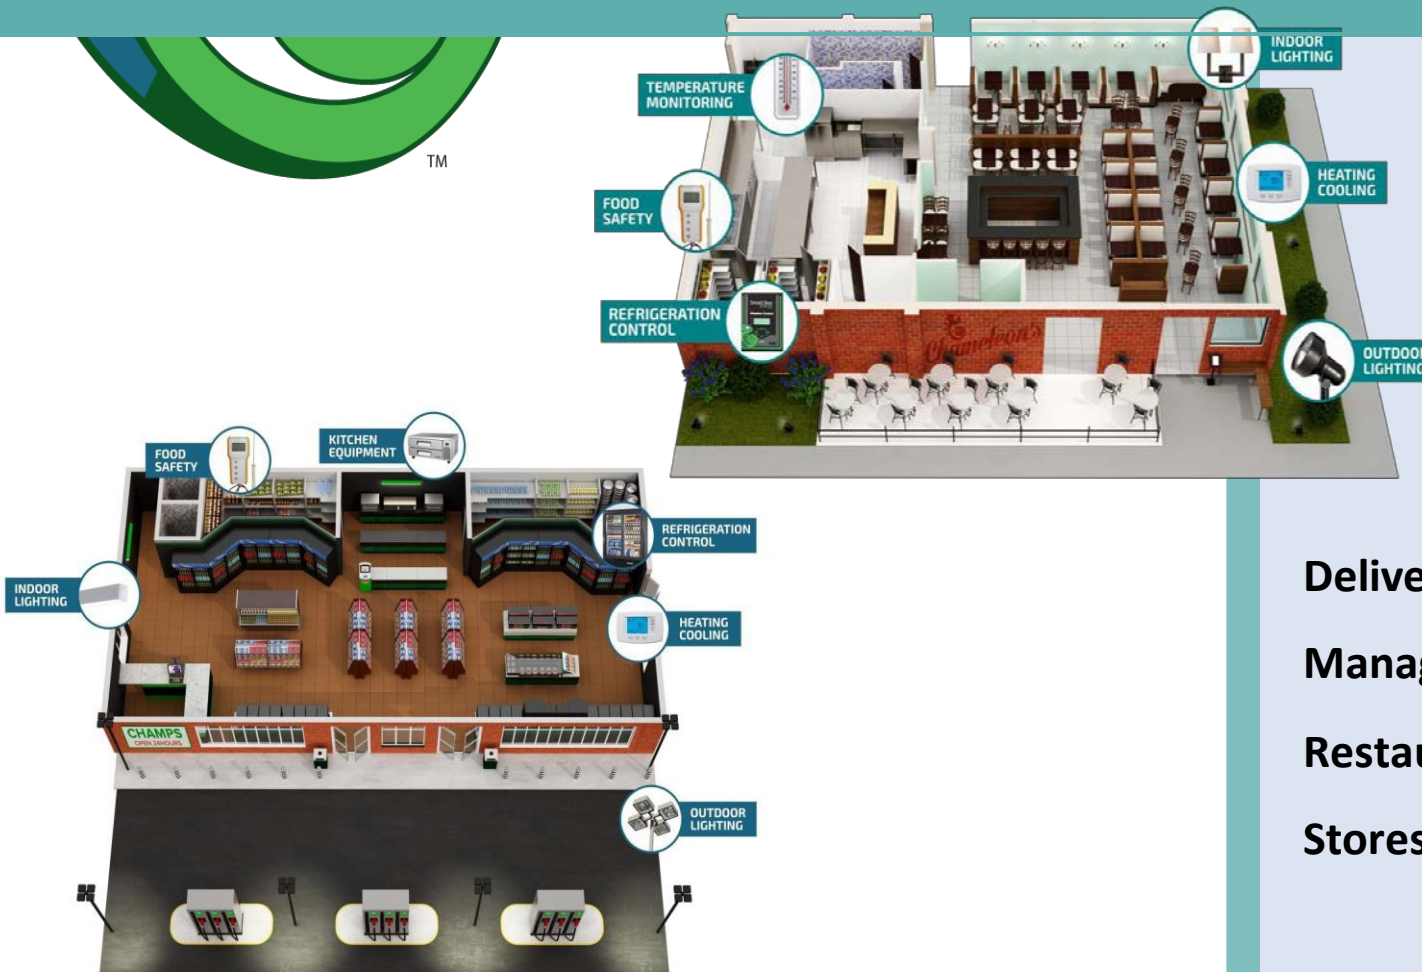

2017

Small Box Energy

Delivering the Ultimate Energy Management Solution for Restaurants and Convenience Stores

ZigBee Communication

REV	DATE	REVISION DESCRIPTION	BY:

ZigBee Wireless

DATE	07/24/2017
SCALE	1:2
Drawn BY	JIM PARKER
DESIGNED BY	JIM PARKER
JOB NUMBER	