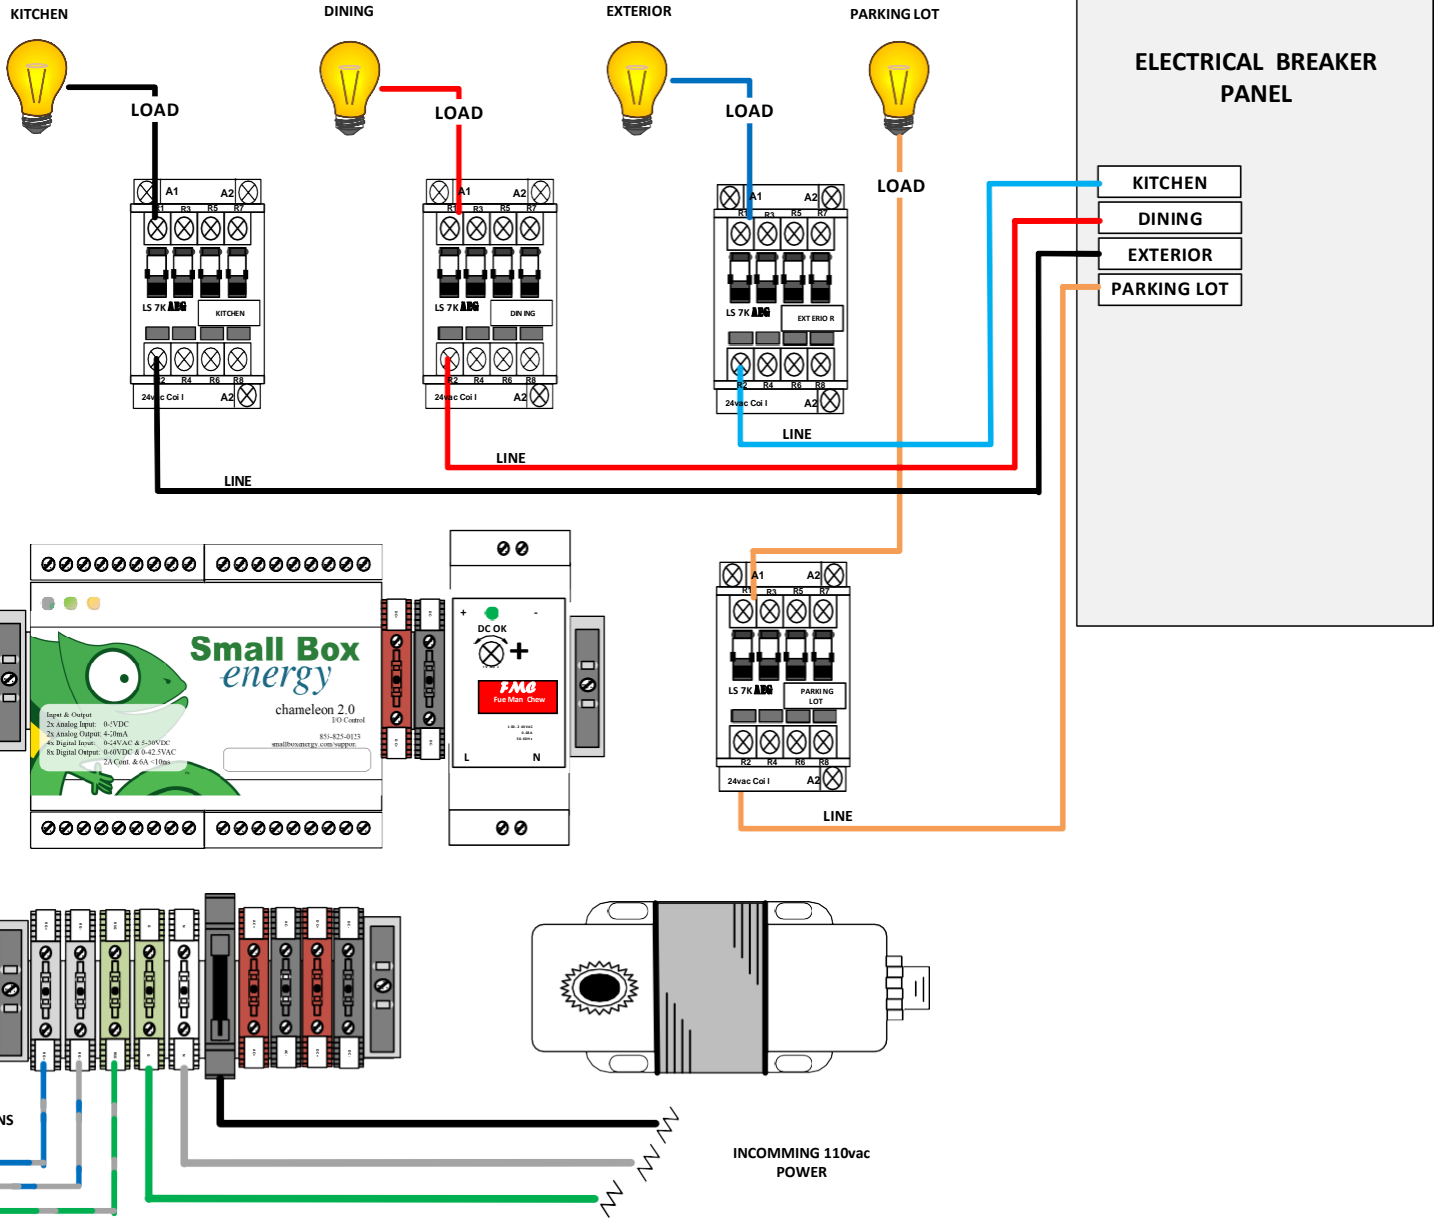

REV	DATE	REVISION DESCRIPTION	BY:

Temperature Monitoring

DATE	07/25/17
SCALE	1:2
Drawn BY	JIM PARKER
DESIGNED BY	JIM PARKER
JOB NUMBER	

FoodM-1
DRAWING NUMBER

A
REV.

Ethernet Connections

REV	DATE	REVISION DESCRIPTION	BY:

Ethernet

DATE	07/25/17
SCALE	1:2
Drawn BY	JIM
DESIGNED	PARKER
BY JOB	

Eth-Con-1
DRAWING

A
REV.

LIGHTING PANEL CONECTIONS

REV	DATE	REVISION DESCRIPTION	BY:

LIGHTING PANEL

DATE	07/27/2017
SCALE	1:2
Drawn BY	JIM PARKER
DESIGNED BY	JIM PARKER
JOB NUMBER	

LCP-1
DRAWING NUMBER

A
REV

POWER METER

Modbus
Communication

L
I
N
E

REV	DATE	REVISION DESCRIPTION	BY:

Power Meter

DATE	07/27/2017
SCALE	1:2
Drawn BY	JIM PARKER
DESIGNED BY	JIM PARKER
JOB NUMBER	