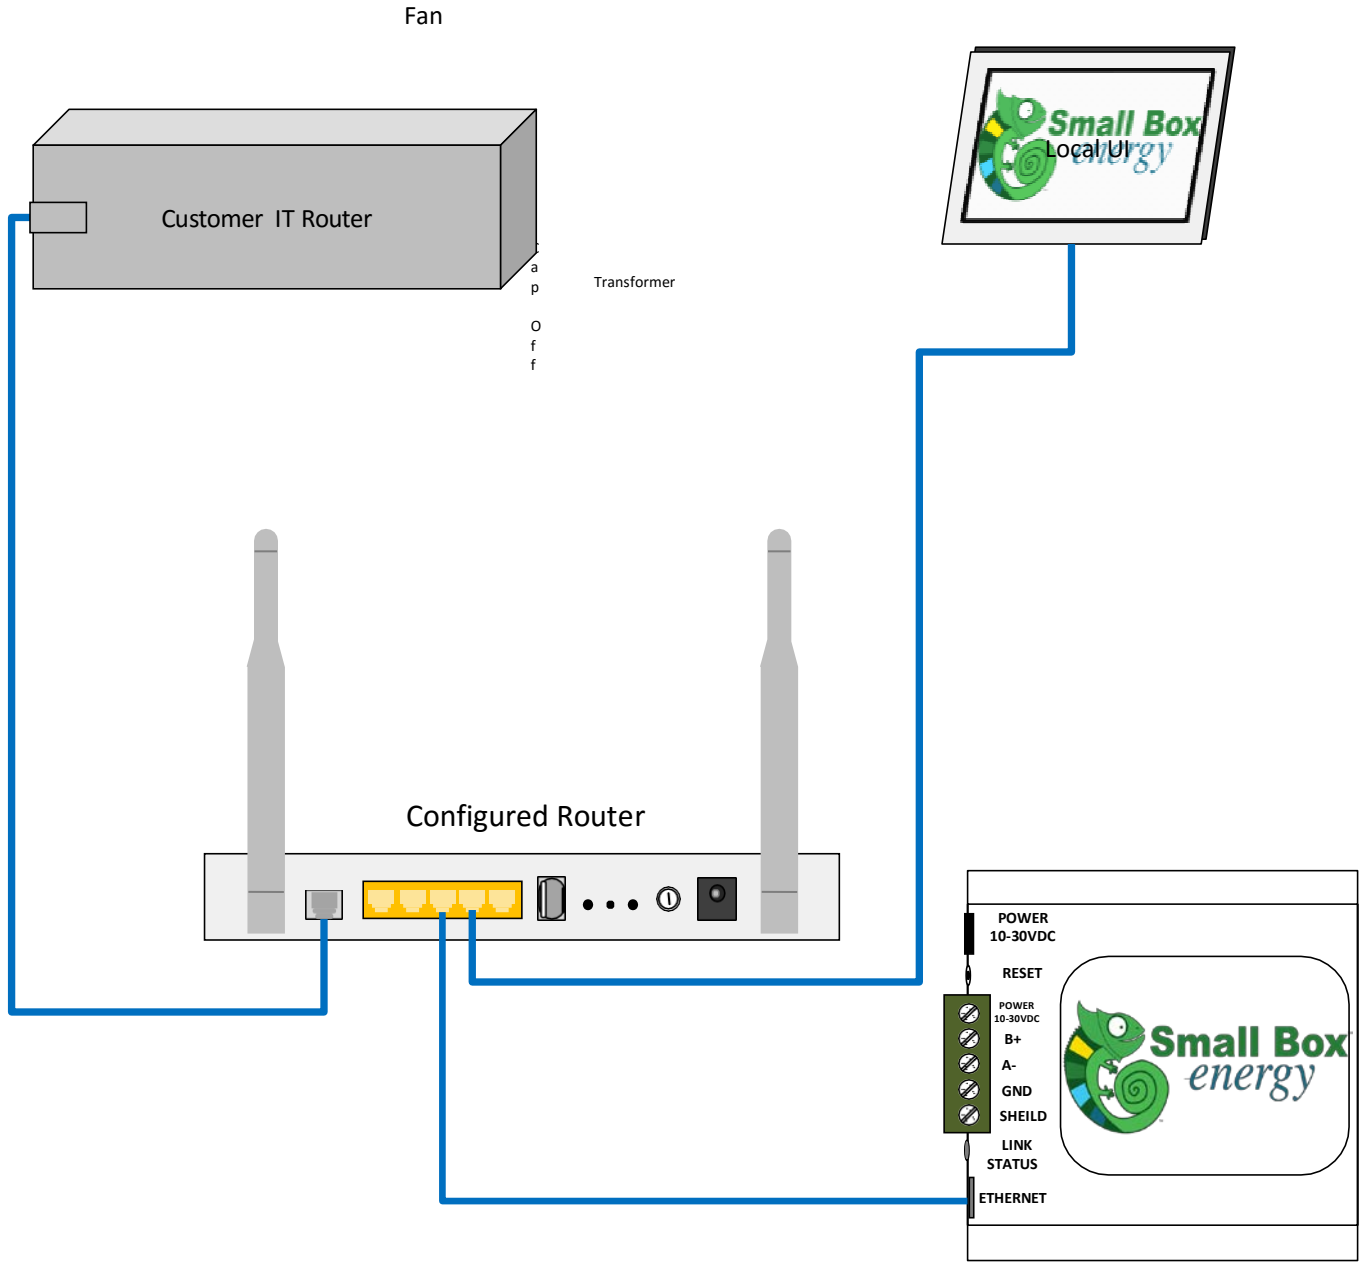

REV	DATE	REVISION DESCRIPTION	BY:

Temperature Monitoring

DATE	07/25/17
SCALE	1:2
Drawn BY	JIM PARKER
DESIGNED BY	JIM PARKER
JOB NUMBER	

FoodM-1
DRAWING NUMBER

A
REV.

Ethernet Connections

REV	DATE	REVISION DESCRIPTION	BY: