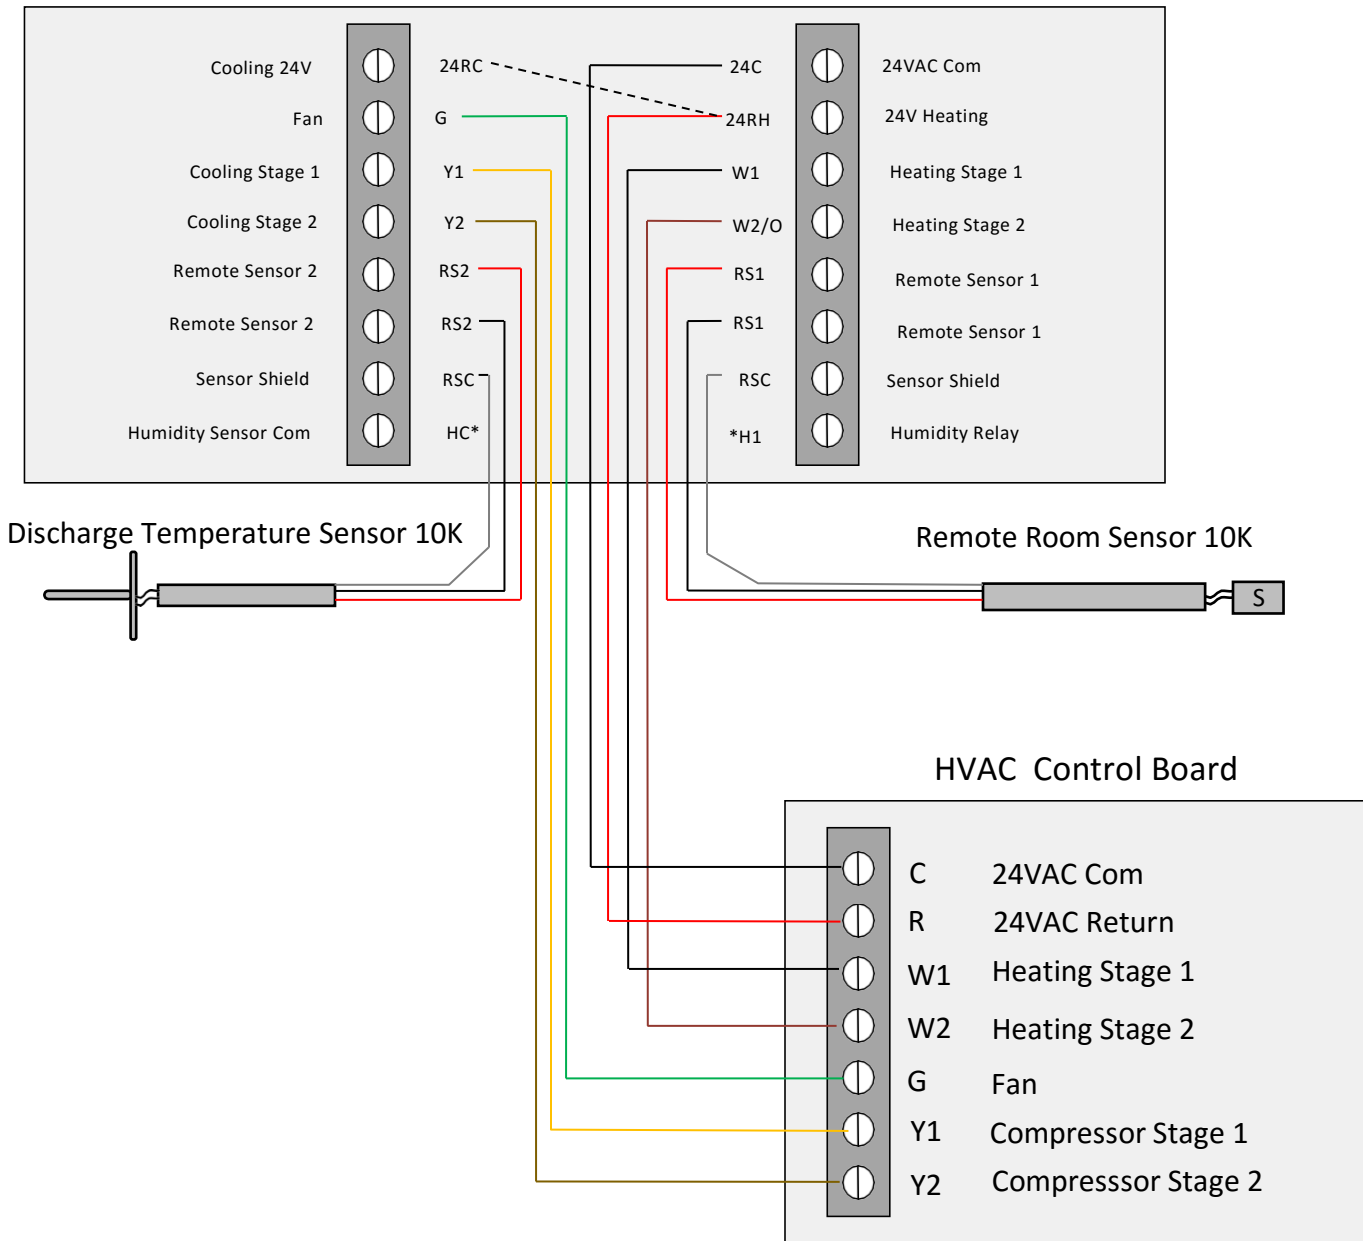

Thermostat Connections

REV	DATE	REVISION DESCRIPTION	BY:

Thermostat

DATE	07/24/17
SCALE	1:2
Drawn BY	JIM PARKER
DESIGNED BY	JIM PARKER
JOB NUMBER	

T-Stat-1
DRAWING NUMBER

A
REV.