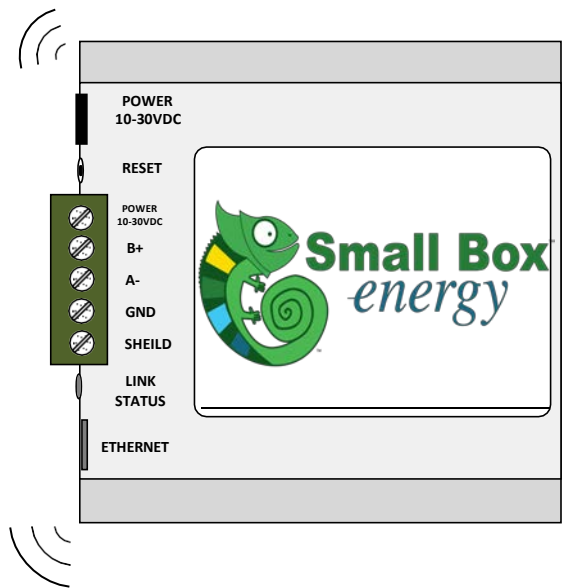

2017

Small Box Energy

Delivering the Ultimate Energy Management Solution for Restaurants and Convenience Stores

ZigBee Communication

REV	DATE	REVISION DESCRIPTION	BY:

ZigBee Wireless

DATE	07/24/2017
SCALE	1:2
Drawn BY	JIM PARKER
DESIGNED BY	JIM PARKER
JOB NUMBER	