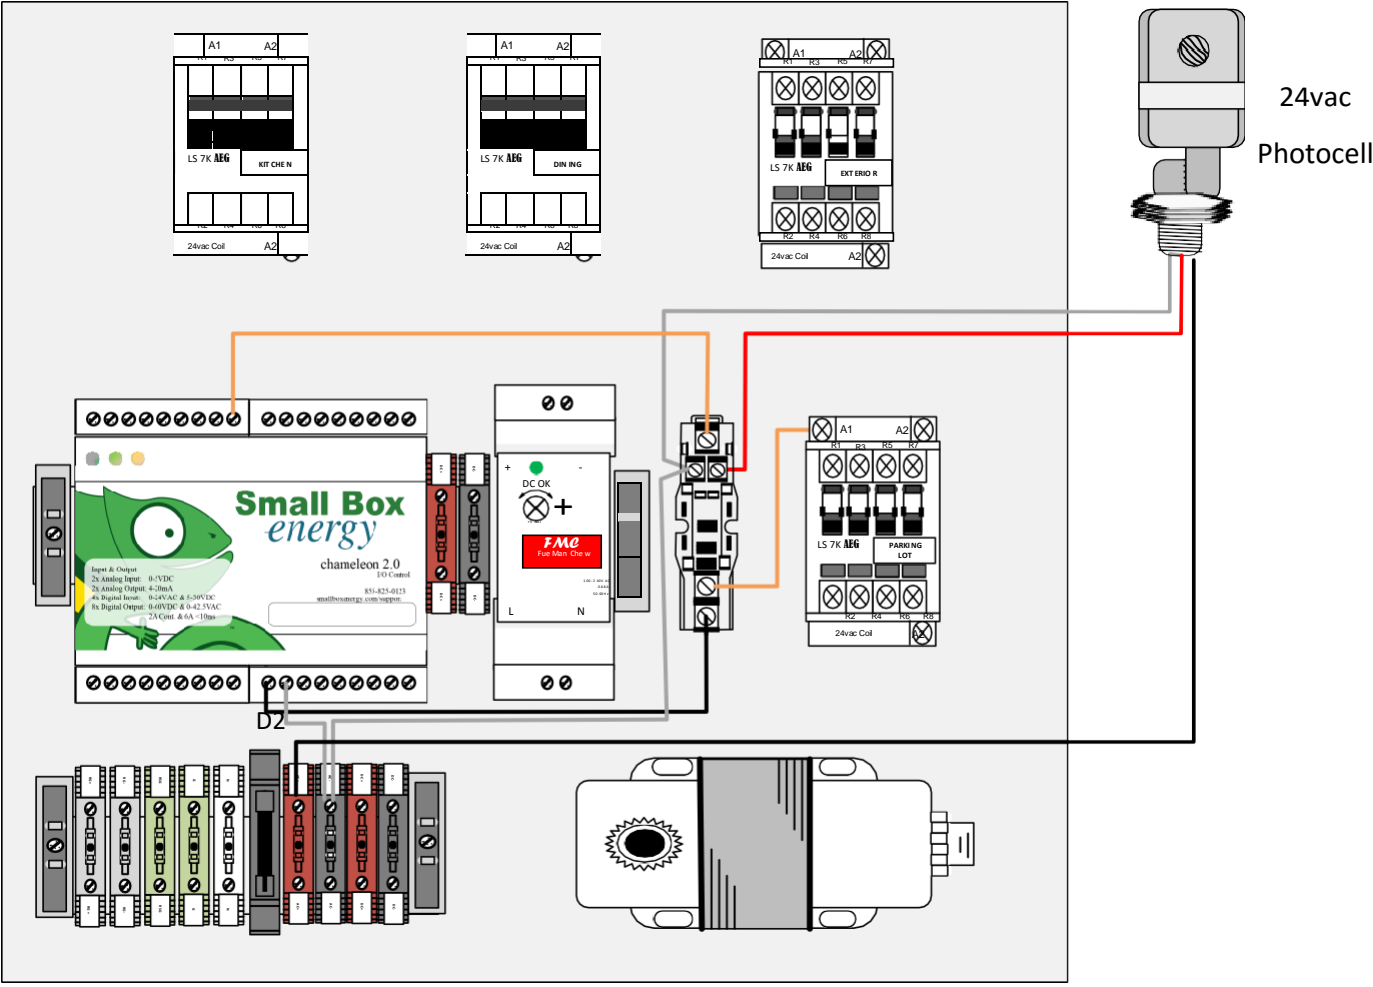

LCP-1
DRAWING NUMBER

A
REV

POWER METER

Modbus
Communication

L
I
N
E

REV	DATE	REVISION DESCRIPTION	BY:

Power Meter

DATE	07/27/2017
SCALE	1:2
Drawn BY	JIM PARKER
DESIGNED BY	JIM PARKER
JOB NUMBER	

PM-1
DRAWING NUMBER

A
REV

PHOTOCELL WIRING

REV	DATE	REVISION DESCRIPTION	BY:

Photocell Wiring

DATE	07/27/2017
SCALE	1:2
Drawn BY	JIM PARKER
DESIGNED BY	JIM PARKER
JOB NUMBER	