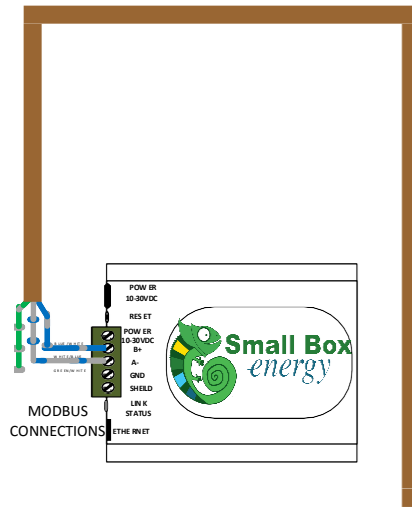

2017

Small Box Energy

Delivering the Ultimate Energy Management Solution for Restaurants and Convenience Stores

ZigBee Communication

REV	DATE	REVISION DESCRIPTION	BY:

ZigBee Wireless

DATE	07/24/2017
SCALE	1:2
Drawn BY	JIM PARKER
DESIGNED BY	JIM PARKER
JOB NUMBER	

ZigBee-1
DRAWING NUMBER

A
REV.

Daisy Chain Wiring Configuration

REV	DATE	REVISION DESCRIPTION	BY:

Modbus Connections

DATE	07/27/2017
SCALE	1:2
Drawn BY	JIM PARKER
DESIGNED BY	JIM PARKER
JOB NUMBER	

MBS-1
DRAWING NUMBER